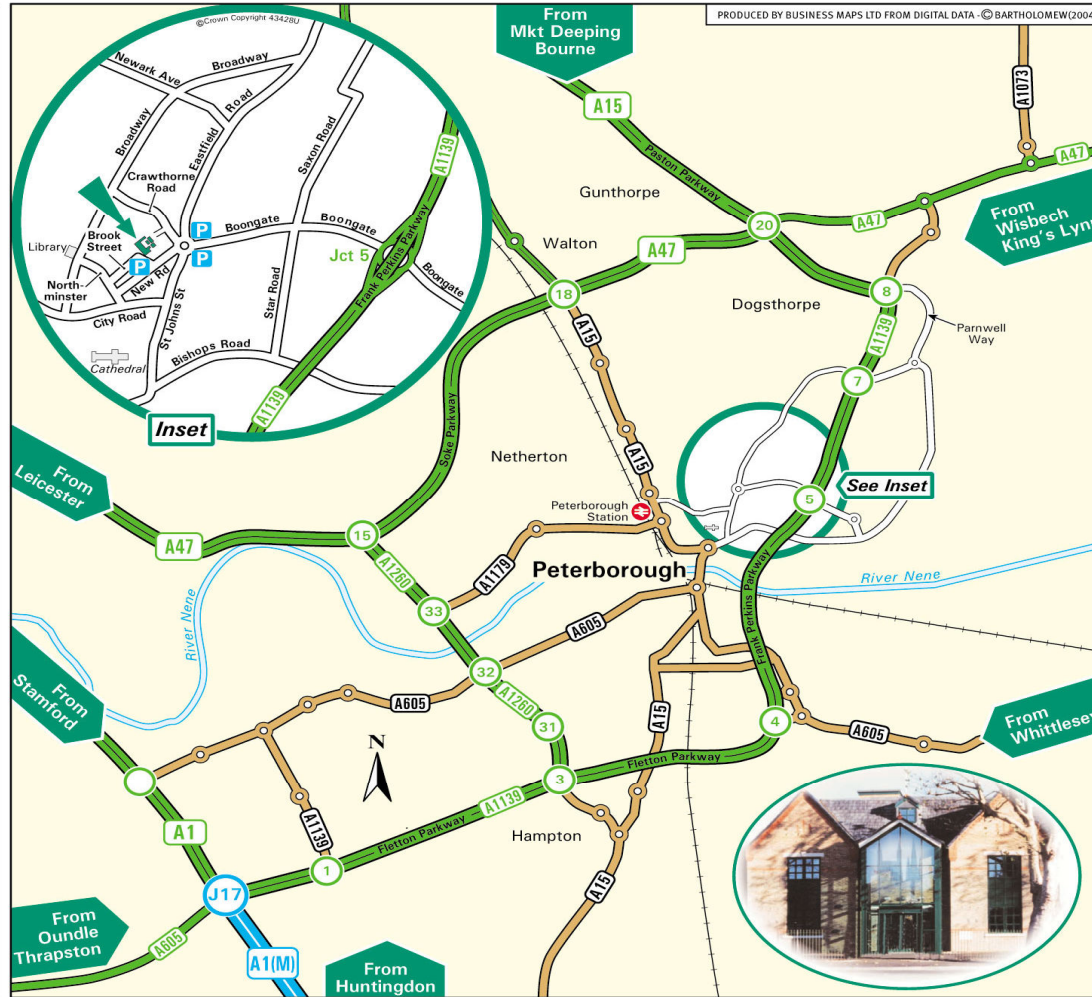

By Train

Peterborough is on the main East Coast line and receives services from London King's Cross, Grantham, Leeds, Edinburgh, Newcastle, Leicester, Cambridge and Norwich. The station is 3/4 mile from the college.

Car Parking

Free car parking is available at the rear of the College and access from Crawthorne Road.
Pay and display car parks are located near the college (see inset map for locations)

This page is intentionally left blank